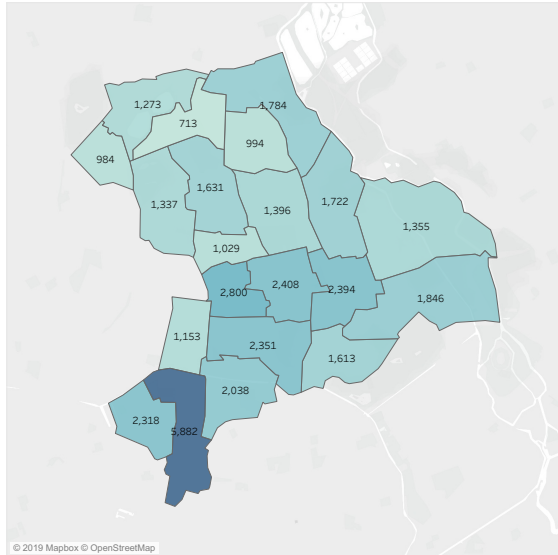

Appendix 1.

Please note that Sanctioned Detections are not available at Safer Neighbourhood Level in this dashboard.

Safer Neighbourhood Team Map

Hackney

Totals	Crime Rate (per 1000 pop)	Crime Count
	142.87	39,021

Crime By Type

Crime By Month

Please note that Sanctioned Detections are not available at Safer Neighbourhood Level in this dashboard.

Safer Neighbourhood Team Map

Hackney

	Crime Rate (per 1000 pop)	Crime Count
Totals	252.20	68,879

Crime By Type

Crime By Month

Please note that Sanctioned Detections are not available at Safer Neighbourhood Level in this dashboard.

Safer Neighbourhood Team Map

Hackney

	Crime Rate (per 1000 pop)	Crime Count
Totals	367.48	100,364

Crime By Type

Crime By Month