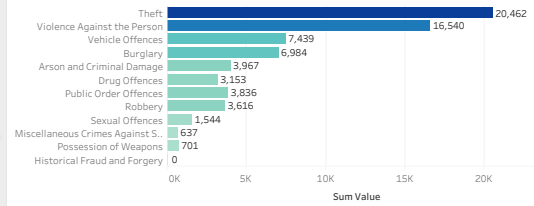

Appendix 1.

Please note that Sanctioned Detections are not available at Safer Neighbourhood Level in this dashboard.

Safer Neighbourhood Team Map

Hackney

Totals	Crime Rate (per 1000 pop)	Crime Count
	142.87	39,021

Crime By Type

Crime By Month

Please note that Sanctioned Detections are not available at Safer Neighbourhood Level in this dashboard.

Safer Neighbourhood Team Map

Hackney

	Crime Rate (per 1000 pop)	Crime Count
Totals	252.20	68,879

Crime By Type

Crime By Month

Please note that Sanctioned Detections are not available at Safer Neighbourhood Level in this dashboard.

Safer Neighbourhood Team Map

Hackney

	Crime Rate (per 1000 pop)	Crime Count
Totals	367.48	100,364

Crime By Type

Crime By Month