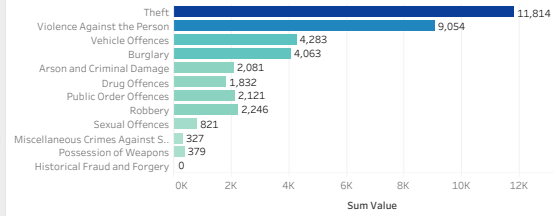

Appendix 1.

Please note that Sanctioned Detections are not available at Safer Neighbourhood Level in this dashboard.

Safer Neighbourhood Team Map

Hackney

Totals	Crime Rate (per 1000 pop)	Crime Count
	142.87	39,021

Crime By Type

Crime By Month

Please note that Sanctioned Detections are not available at Safer Neighbourhood Level in this dashboard.

Safer Neighbourhood Team Map

Hackney

	Crime Rate (per 1000 pop)	Crime Count
Totals	252.20	68,879

Crime By Type

Crime By Month

Please note that Sanctioned Detections are not available at Safer Neighbourhood Level in this dashboard.

Safer Neighbourhood Team Map

Hackney

	Crime Rate (per 1000 pop)	Crime Count
Totals	367.48	100,364