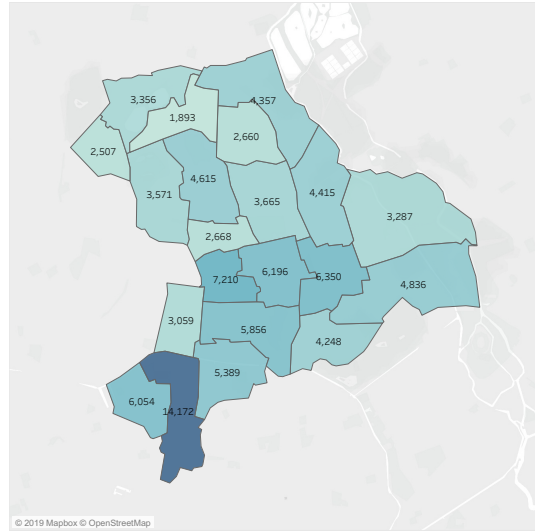

Appendix 1.

Please note that Sanctioned Detections are not available at Safer Neighbourhood Level in this dashboard.

Safer Neighbourhood Team Map

Hackney

Totals	Crime Rate (per 1000 pop)	Crime Count
	142.87	39,021

Crime By Type

Crime By Month

Please note that Sanctioned Detections are not available at Safer Neighbourhood Level in this dashboard.

Safer Neighbourhood Team Map

Hackney

	Crime Rate (per 1000 pop)	Crime Count
Totals	252.20	68,879

Crime By Type

Crime By Month

Please note that Sanctioned Detections are not available at Safer Neighbourhood Level in this dashboard.

Safer Neighbourhood Team Map

Hackney

	Crime Rate (per 1000 pop)	Crime Count
Totals	367.48	100,364

Crime By Type

Crime By Month