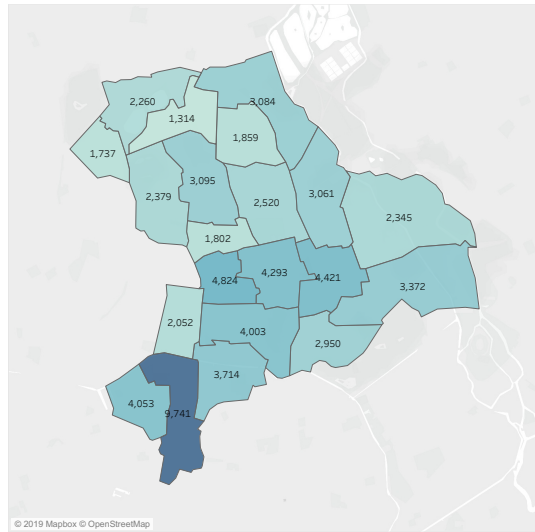

Appendix 1.

Please note that Sanctioned Detections are not available at Safer Neighbourhood Level in this dashboard.

Safer Neighbourhood Team Map

Hackney

Totals	Crime Rate (per 1000 pop)	Crime Count
	142.87	39,021

Crime By Type

Crime By Month

Please note that Sanctioned Detections are not available at Safer Neighbourhood Level in this dashboard.

Safer Neighbourhood Team Map

Hackney

	Crime Rate (per 1000 pop)	Crime Count
Totals	252.20	68,879

Crime By Type

Crime By Month

Please note that Sanctioned Detections are not available at Safer Neighbourhood Level in this dashboard.

Safer Neighbourhood Team Map

Hackney

	Crime Rate (per 1000 pop)	Crime Count
Totals	367.48	100,364

Crime By Type

Crime By Month