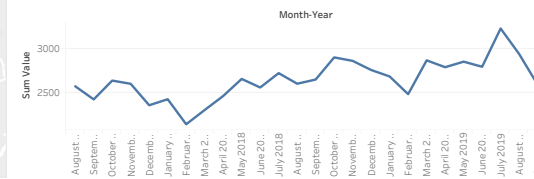

Appendix 1.

Please note that Sanctioned Detections are not available at Safer Neighbourhood Level in this dashboard.

Safer Neighbourhood Team Map

Hackney

Totals	Crime Rate (per 1000 pop)	Crime Count
	142.87	39,021

Crime By Type

Crime By Month

Please note that Sanctioned Detections are not available at Safer Neighbourhood Level in this dashboard.

Safer Neighbourhood Team Map

Hackney

	Crime Rate (per 1000 pop)	Crime Count
Totals	252.20	68,879

Crime By Type

Crime By Month

Please note that Sanctioned Detections are not available at Safer Neighbourhood Level in this dashboard.

Safer Neighbourhood Team Map

Hackney

	Crime Rate (per 1000 pop)	Crime Count
Totals	367.48	100,364