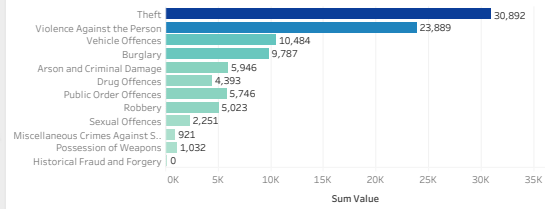

Crime By Type

Crime By Month

Please note that Sanctioned Detections are not available at Safer Neighbourhood Level in this dashboard.

Safer Neighbourhood Team Map

Hackney

	Crime Rate (per 1000 pop)	Crime Count
Totals	252.20	68,879

Crime By Type

Crime By Month

Please note that Sanctioned Detections are not available at Safer Neighbourhood Level in this dashboard.

Safer Neighbourhood Team Map

Hackney

	Crime Rate (per 1000 pop)	Crime Count
Totals	367.48	100,364

Crime By Type

Crime By Month